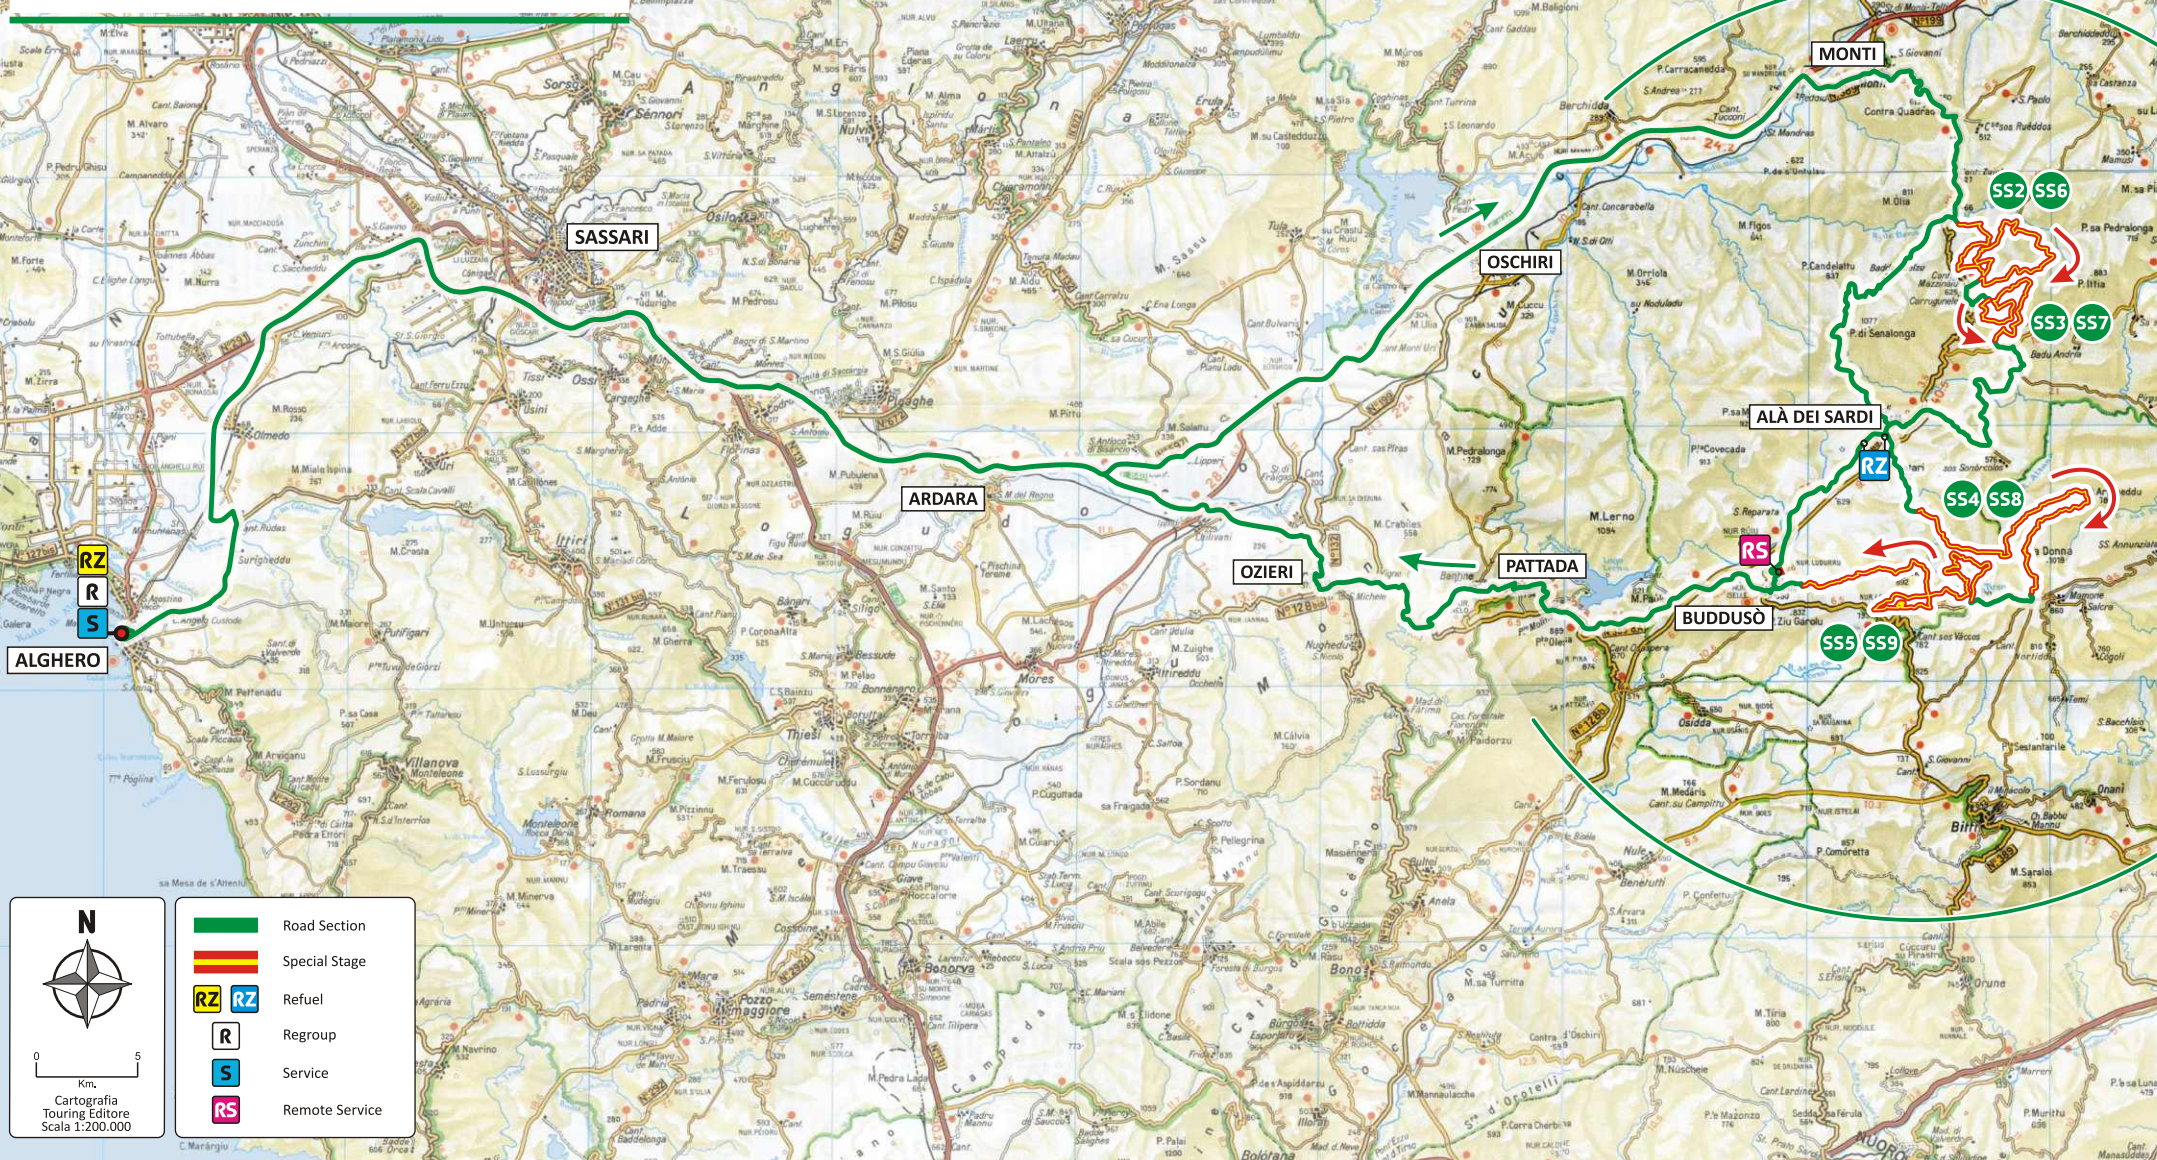

Friday, June 6, 2014

SS 2-6 Terranova Nord - km. 20,00

SS 2 - 11:35

SS 3-7 Terranova Sud - km. 12,40

SS 6 - 15:57

SS 3 - 12:13

SS 7 - 16:35

SS 4-8 Coiluna-Crastazza - km. 20,29

SS 4 - 13:08

SS 8 - 17:30

SS 5-9 Loelle - km. 27,30

SS 5 - 13:44

SS 9 - 18:06

→ ALGERO

← ALGERO

N

Km.

Cartografia
Touring Editore
Scala 1:200.000

- Road Section
- Special Stage
- Refuel
- Remote Service

Friday, June 6, 2014

SS 2-6 Terranova Nord - km. 20,00

SS 2 - 11:35

SS 6 - 15:57

SS 3-7 Terranova Sud - km. 12,40

SS 3 - 12:13

SS 7 - 16:35

SS 4-8 Coiluna-Crastazza - km. 20,29

SS 4 - 13:08

SS 8 - 17:30

SS 5-9 Loelle - km. 27,30

SS 5 - 13:44

SS 9 - 18:06