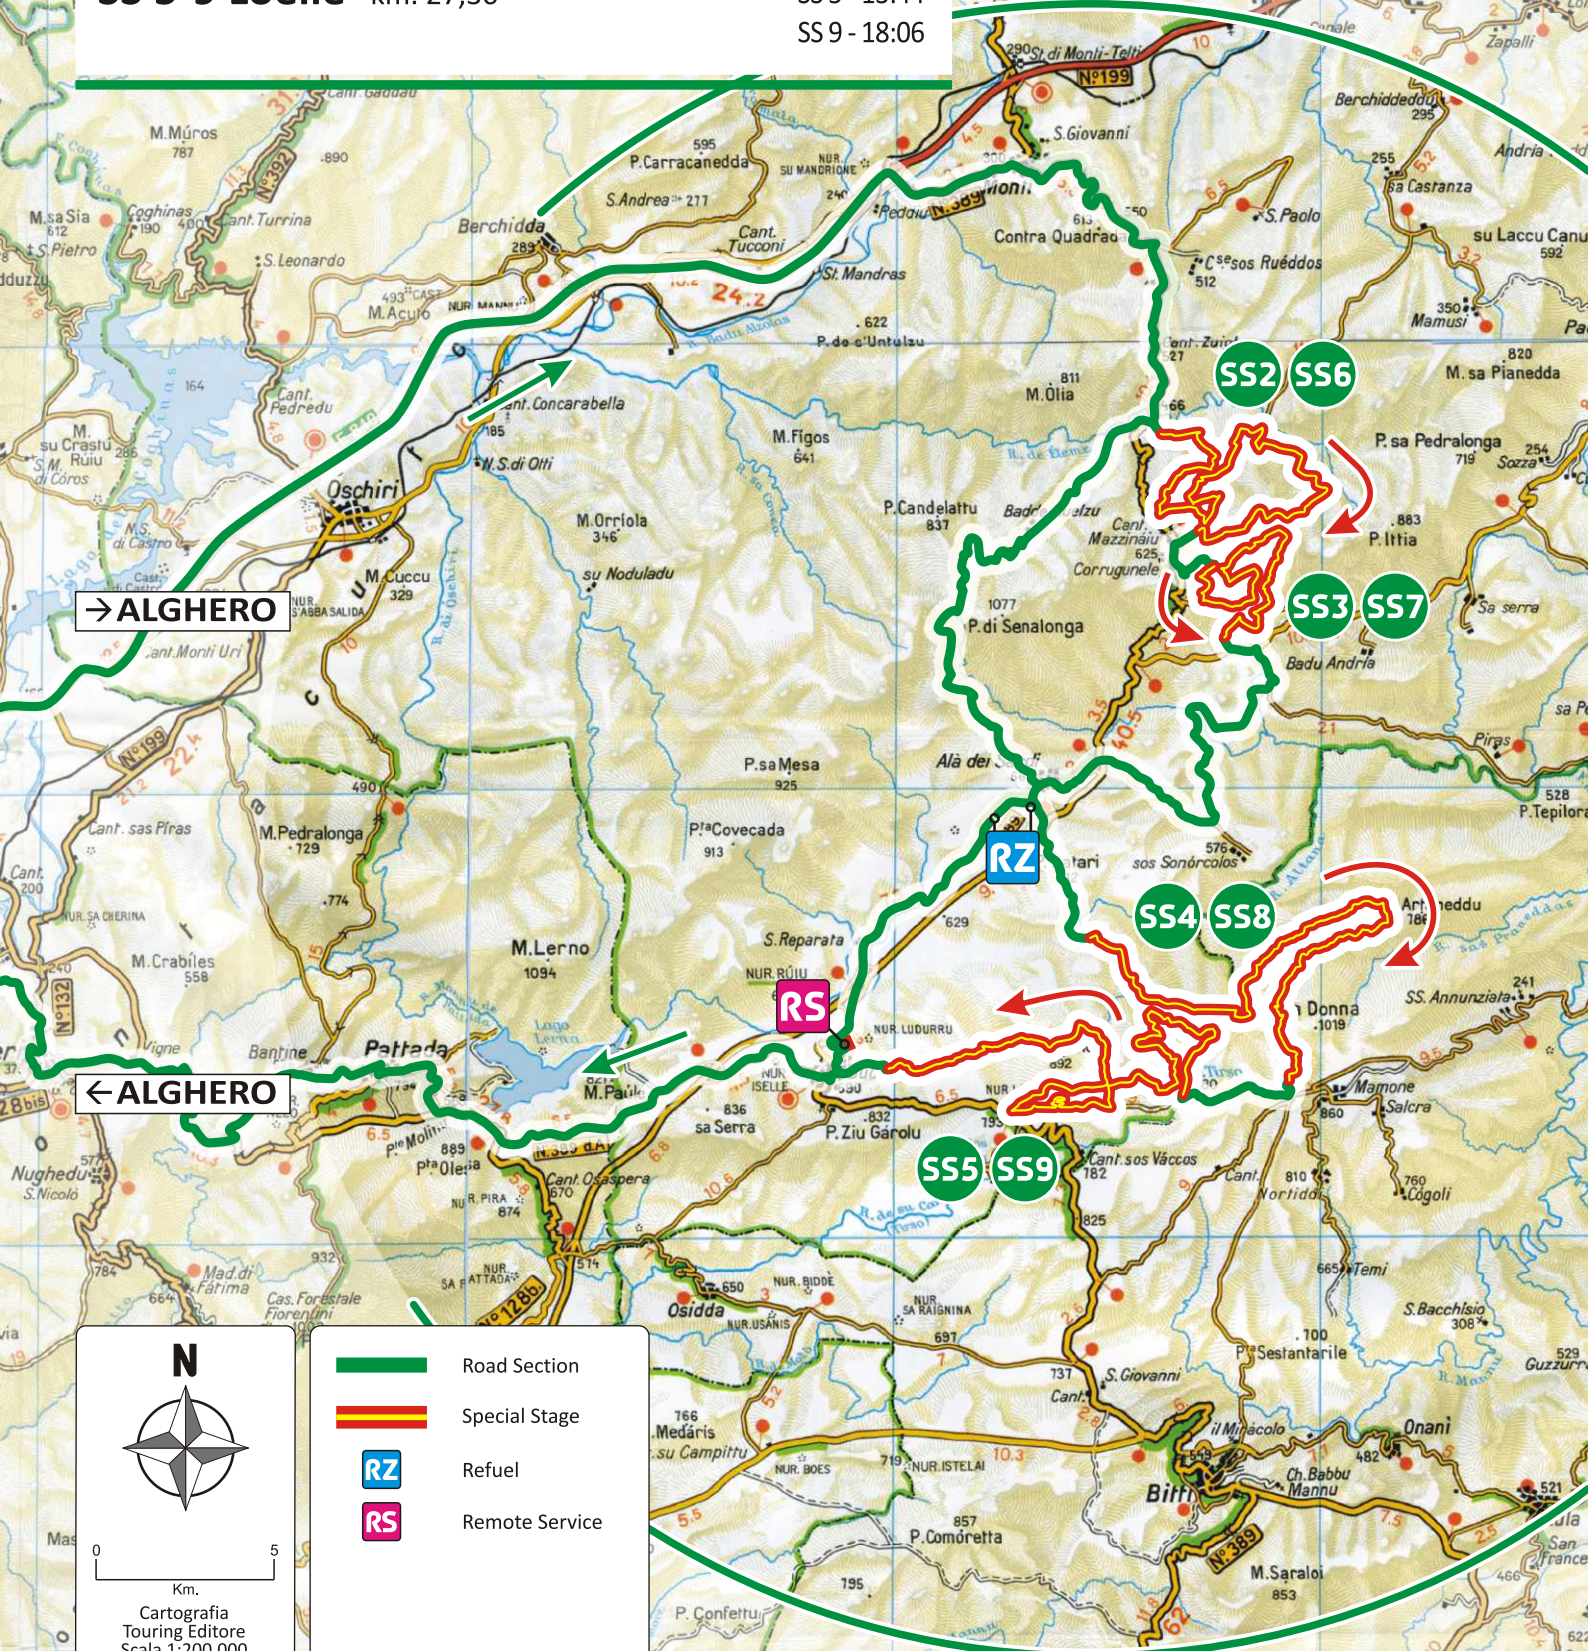

Friday, June 6, 2014

SS 2-6 Terranova Nord - km. 20,00

SS 2 - 11:35

SS 3-7 Terranova Sud - km. 12,40

SS 6 - 15:57

SS 3 - 12:13

SS 7 - 16:35

SS 4-8 Coiluna-Crastazza - km. 20,29

SS 4 - 13:08

SS 8 - 17:30

SS 5-9 Loelle - km. 27,30

SS 5 - 13:44

SS 9 - 18:06

→ ALGERO

← ALGERO

N

Km.

Cartografia
Touring Editore
Scala 1:200.000

- Road Section
- Special Stage
- Refuel
- Remote Service

Friday, June 6, 2014

SS 2-6 Terranova Nord - km. 20,00

SS 2 - 11:35

SS 6 - 15:57

SS 3-7 Terranova Sud - km. 12,40

SS 3 - 12:13

SS 7 - 16:35

SS 4-8 Coiluna-Crastazza - km. 20,29

SS 4 - 13:08

SS 8 - 17:30

SS 5-9 Loelle - km. 27,30

SS 5 - 13:44

SS 9 - 18:06