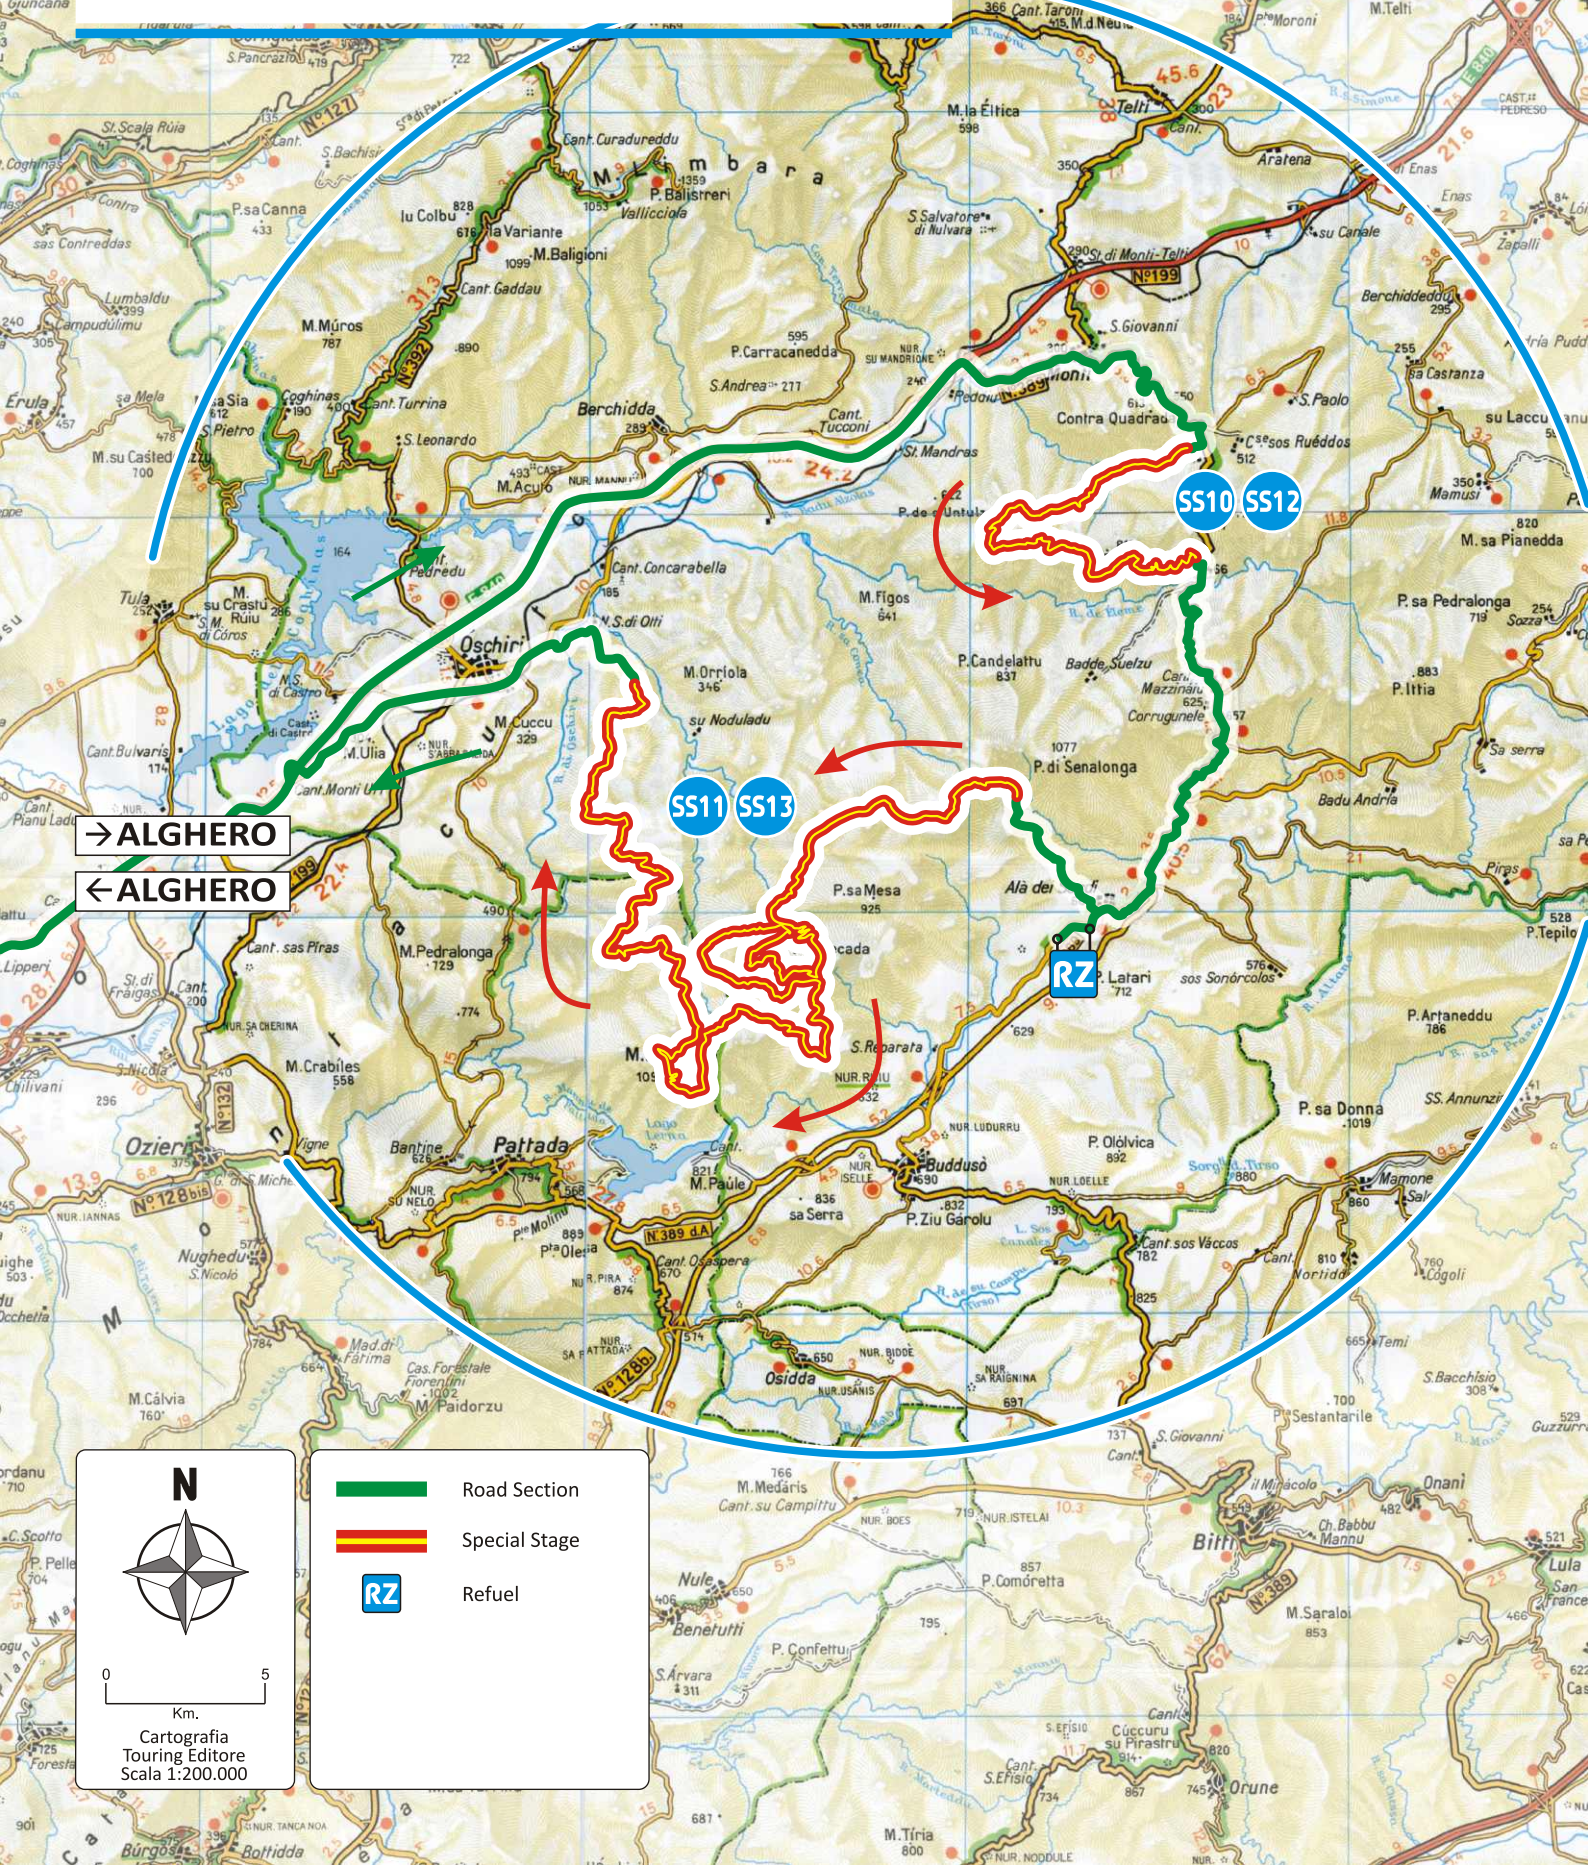

Saturday, June 7, 2014

SS 10-12 Monte Olia - km. 19,27

SS 10 - 09:18

SS 12 - 16:54

SS 11-13 Monte Lerno - km. 59,13

SS 11 - 10:23

SS 13 - 17:59

→ ALGERO

← ALGERO

SS11 SS13

SS10 SS12

RZ

N

0 5
Km.

Cartografia
Touring Editore
Scala 1:200.000

-  Road Section
-  Special Stage
-  Refuel

SS 10-12 Monte Olia - km. 19,27

SS 10 - 09:18

SS 12 - 16:54

SS 11-13 Monte Lerno - km. 59,13

SS 11 - 10:23

SS 13 - 17:59

N

0 5
Km.

Cartografia
Touring Editore
Scala 1:200.000

- Road Section
- Special Stage
- Refuel
- Regroup
- Service