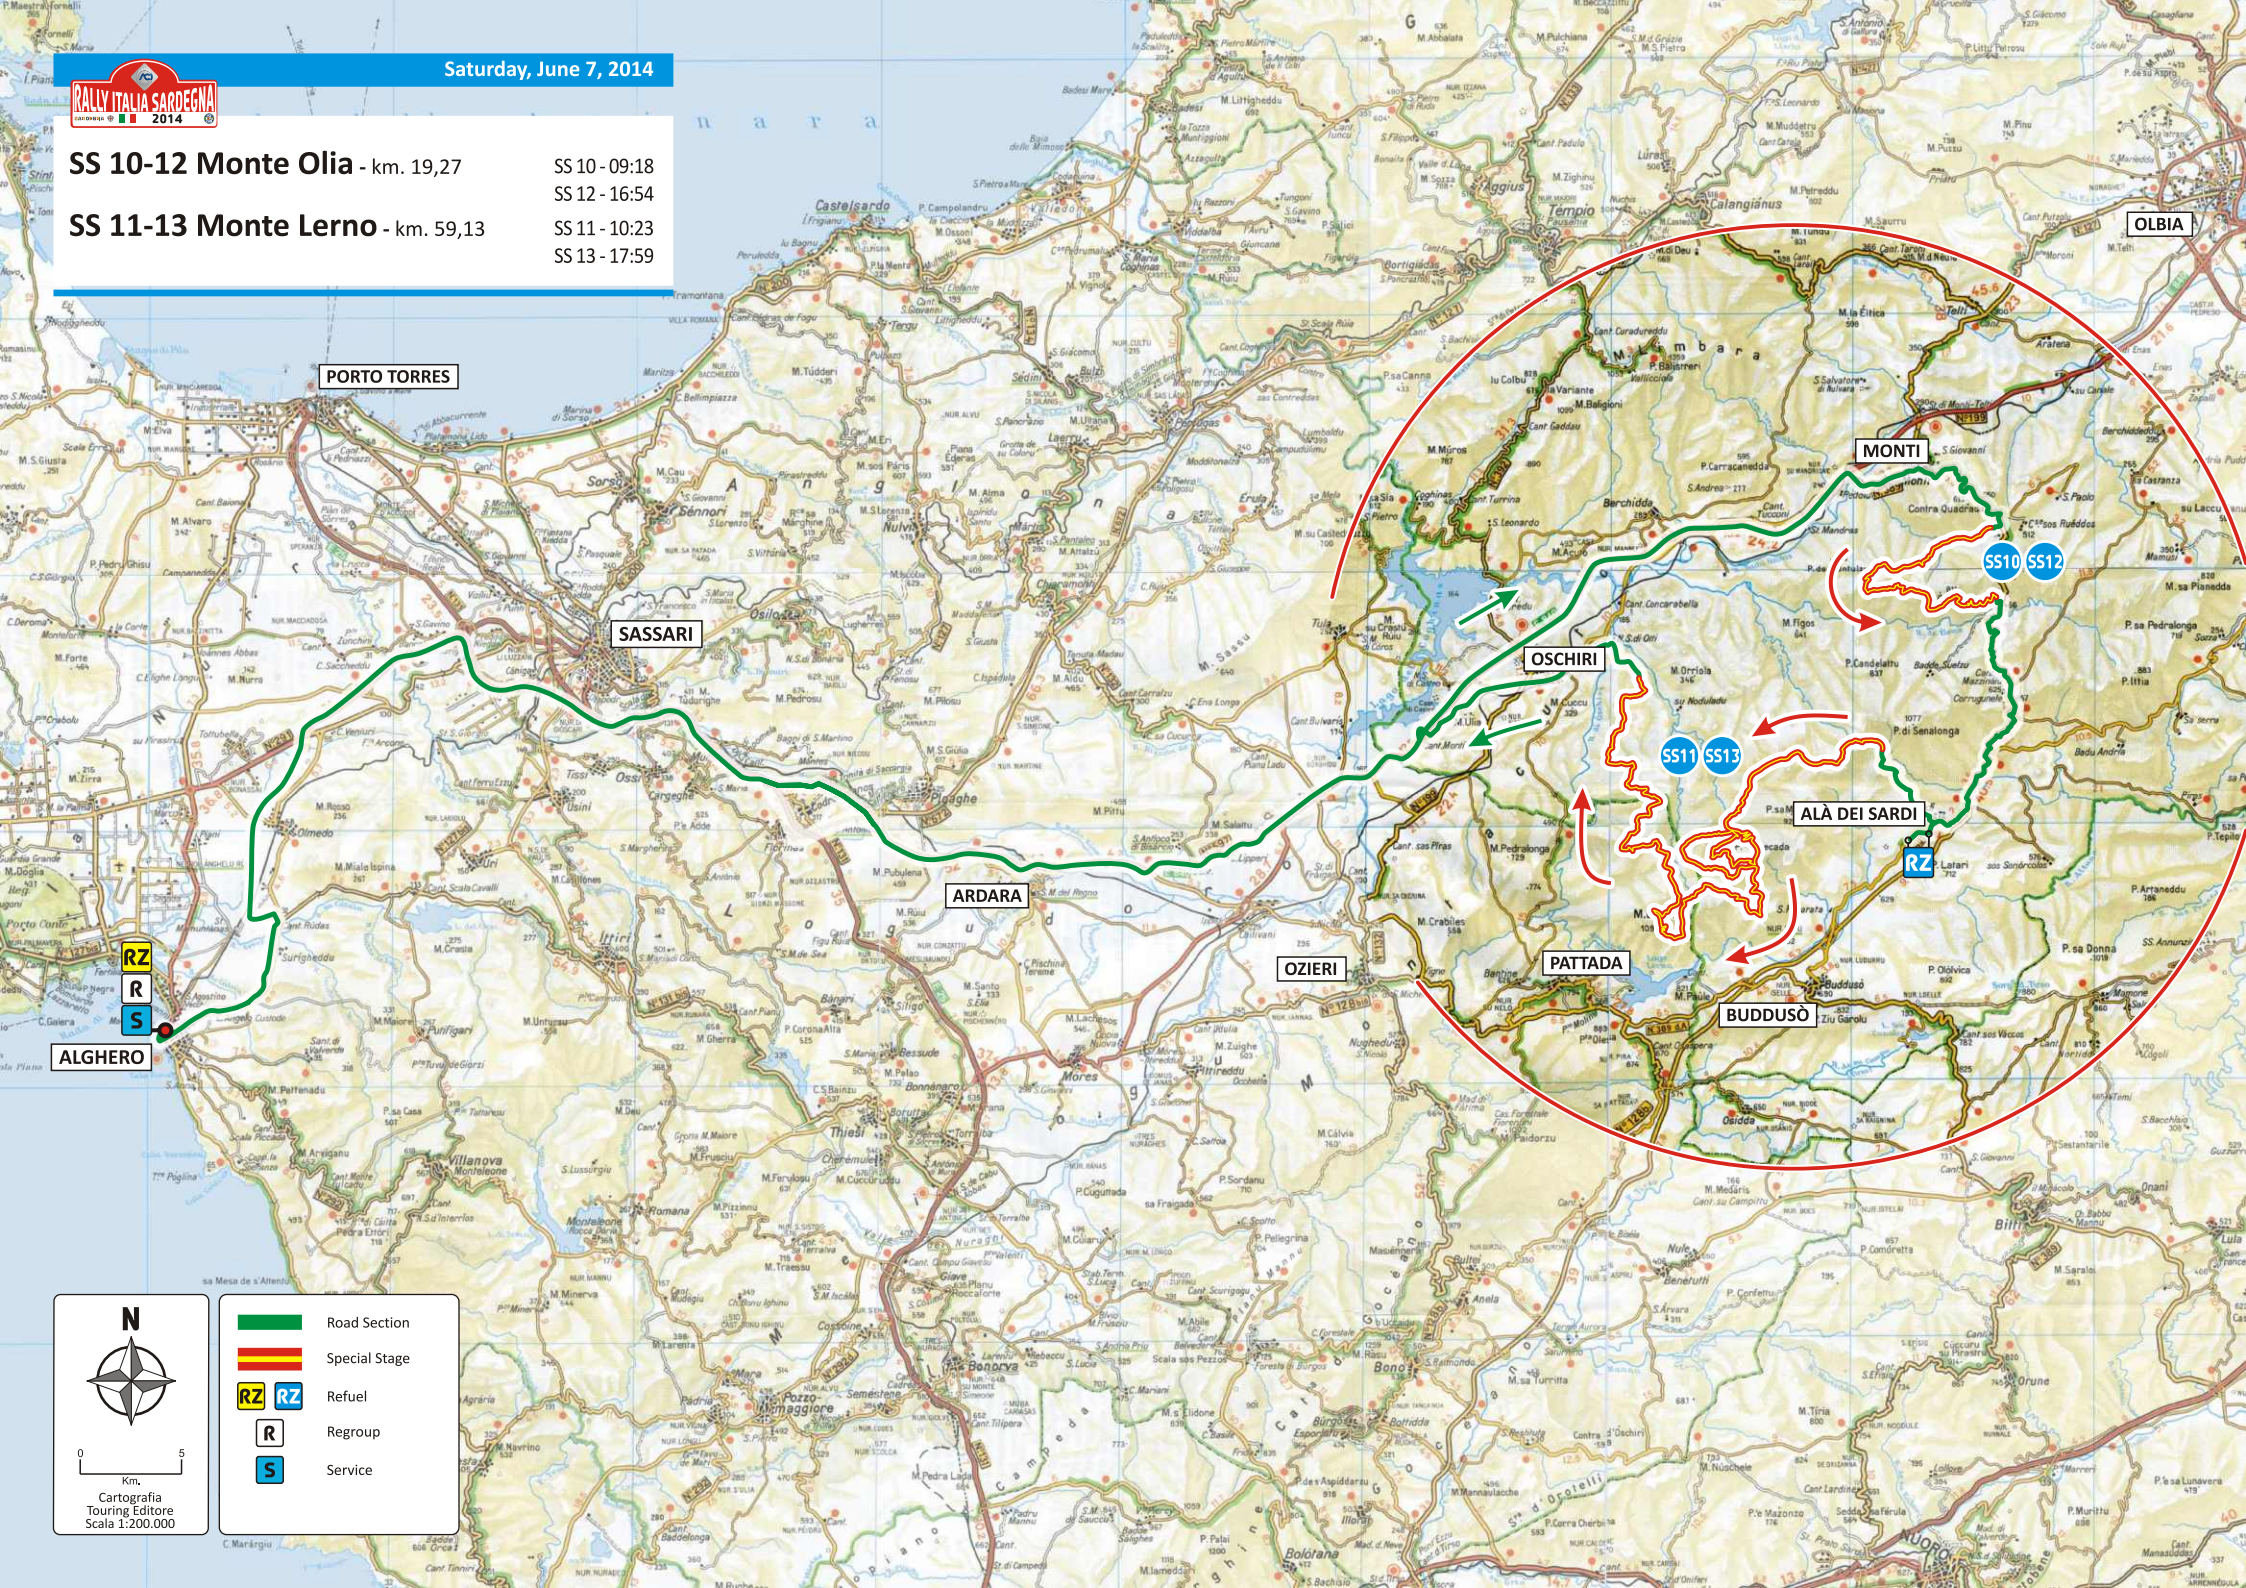

Saturday, June 7, 2014

SS 10-12 Monte Olia - km. 19,27

SS 10 - 09:18

SS 12 - 16:54

SS 11-13 Monte Lerno - km. 59,13

SS 11 - 10:23

SS 13 - 17:59

→ ALGERO

← ALGERO

SS11 SS13

SS10 SS12

RZ

N

0 5
Km.

Cartografia
Touring Editore
Scala 1:200.000

-  Road Section
-  Special Stage
-  Refuel

SS 10-12 Monte Olia - km. 19,27

SS 10 - 09:18

SS 12 - 16:54

SS 11-13 Monte Lerno - km. 59,13

SS 11 - 10:23

SS 13 - 17:59

N

0 5
Km.

Cartografia
Touring Editore
Scala 1:200.000

- Road Section
- Special Stage
- Refuel
- Regroup
- Service