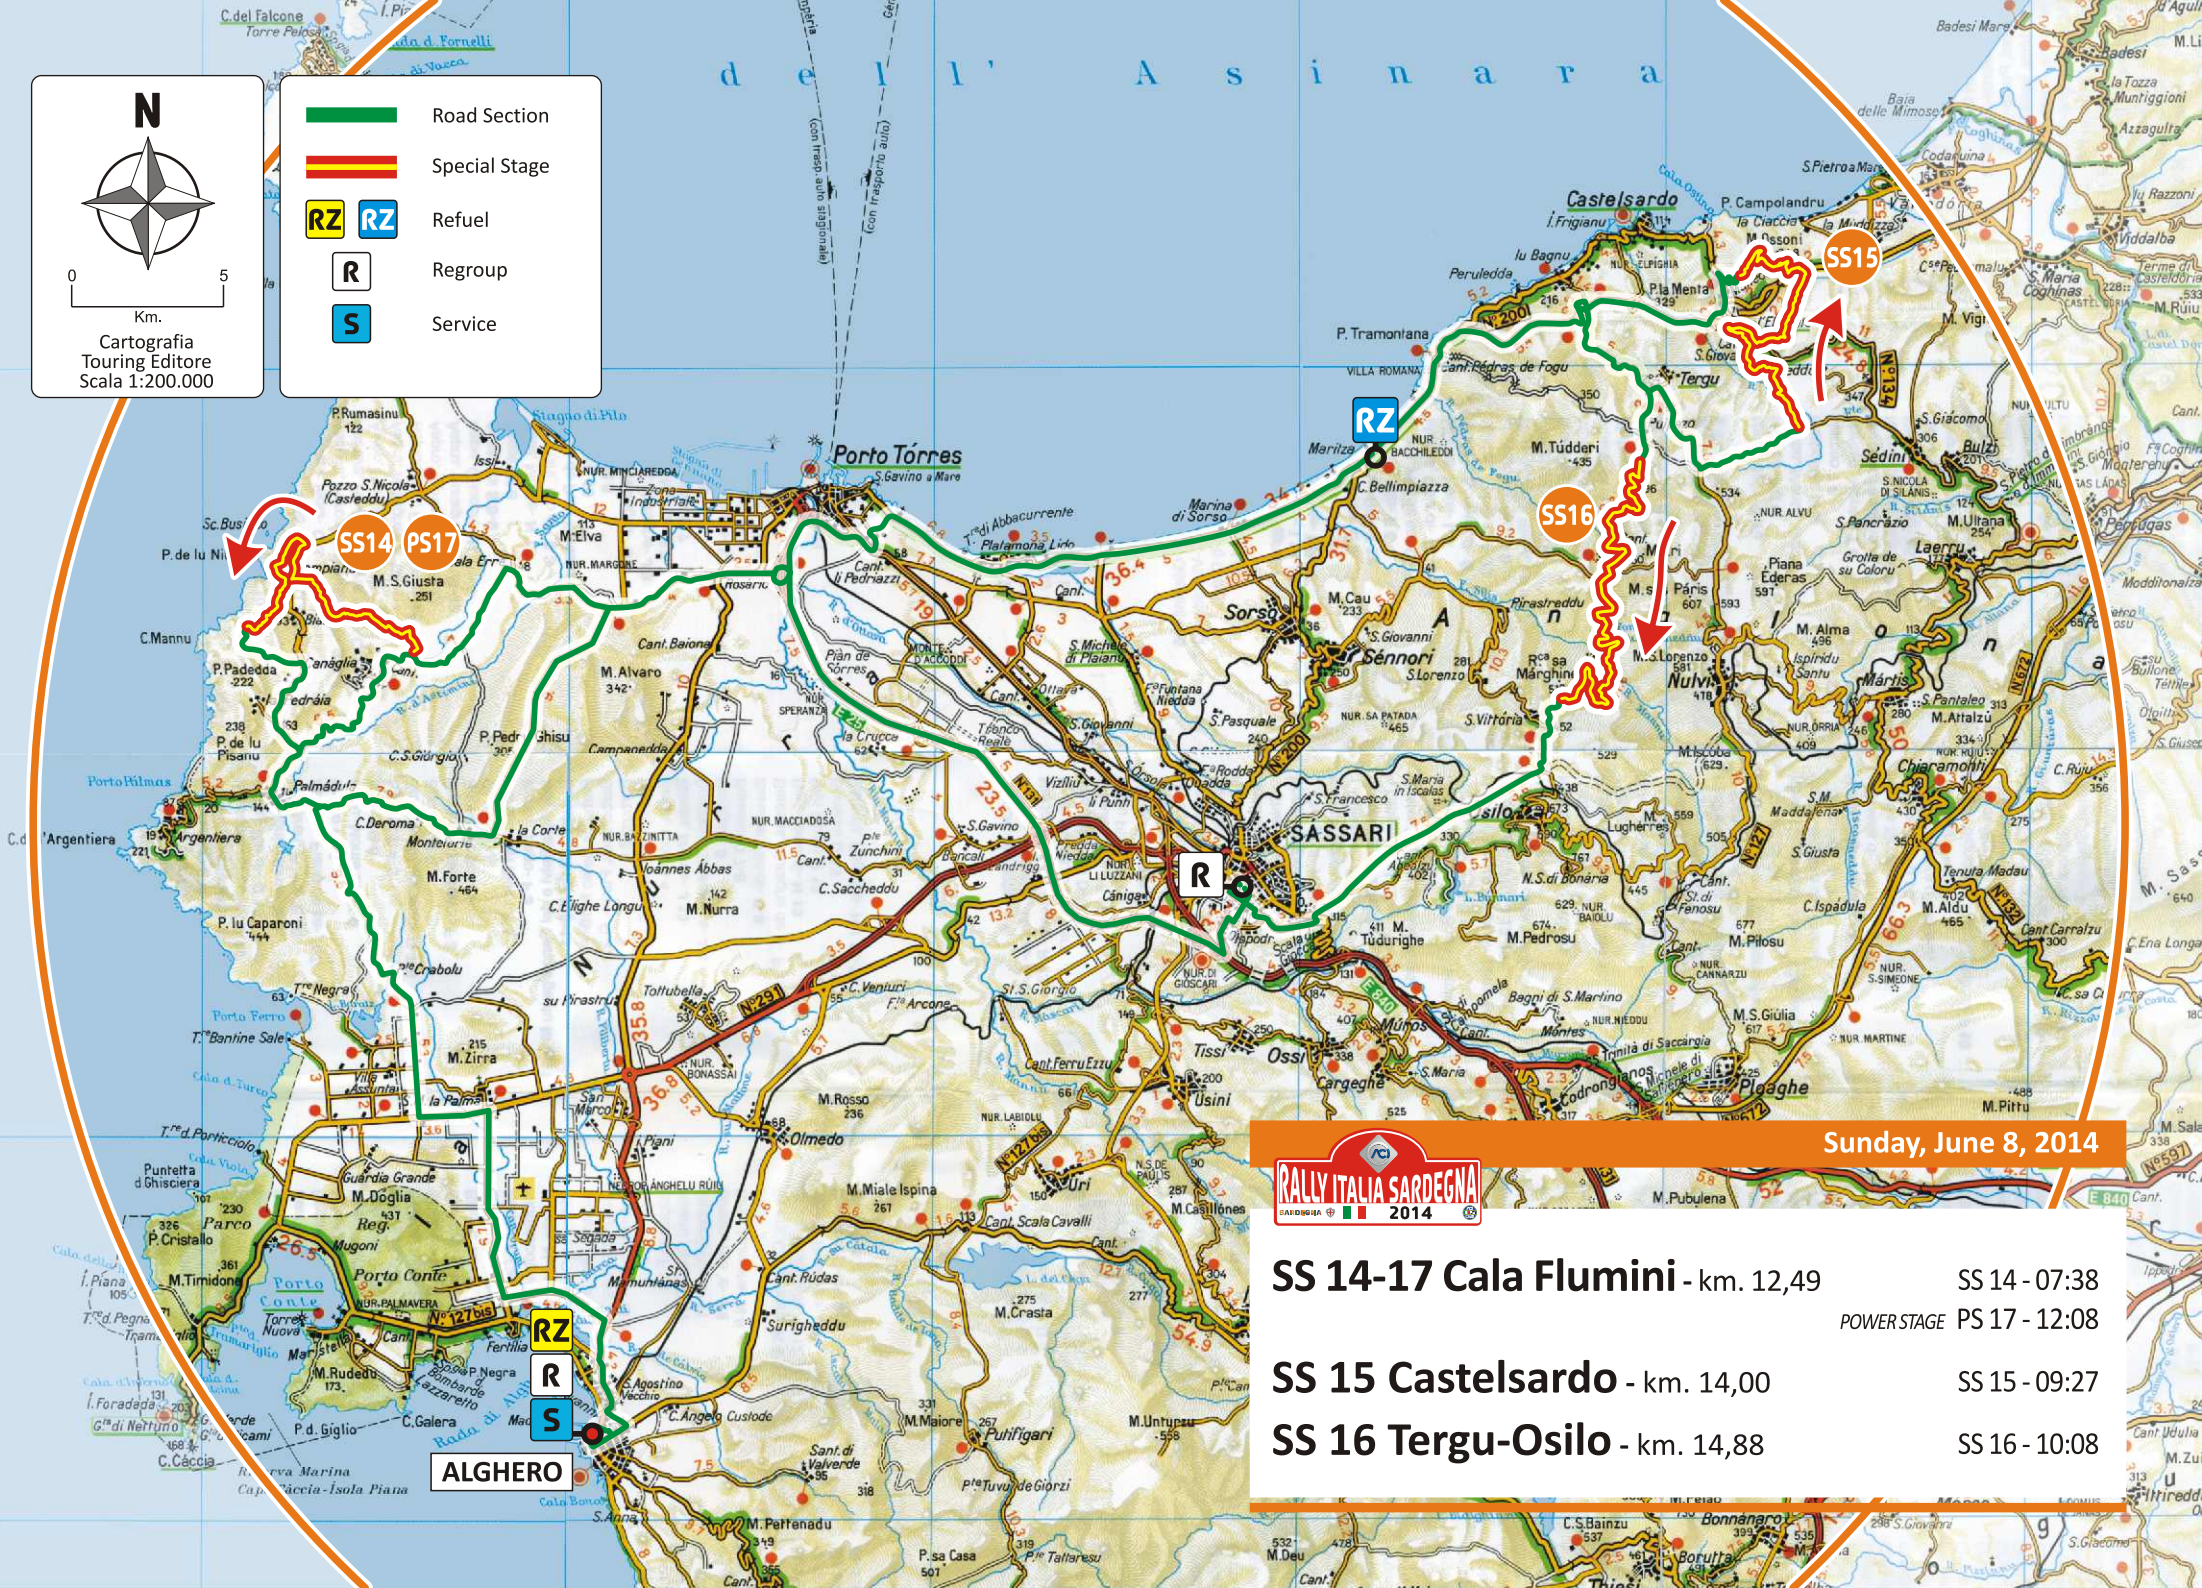

- Road Section
- Special Stage
- RZ Refuel
- R Regroup
- S Service

Sunday, June 8, 2014

RALLY ITALIA SARDEGNA
SARDEGNA 2014

SS 14-17 Cala Flumini - km. 12,49	SS 14 - 07:38
	POWER STAGE PS 17 - 12:08
SS 15 Castelsardo - km. 14,00	SS 15 - 09:27
SS 16 Tergu-Osilo - km. 14,88	SS 16 - 10:08

ALGHERO