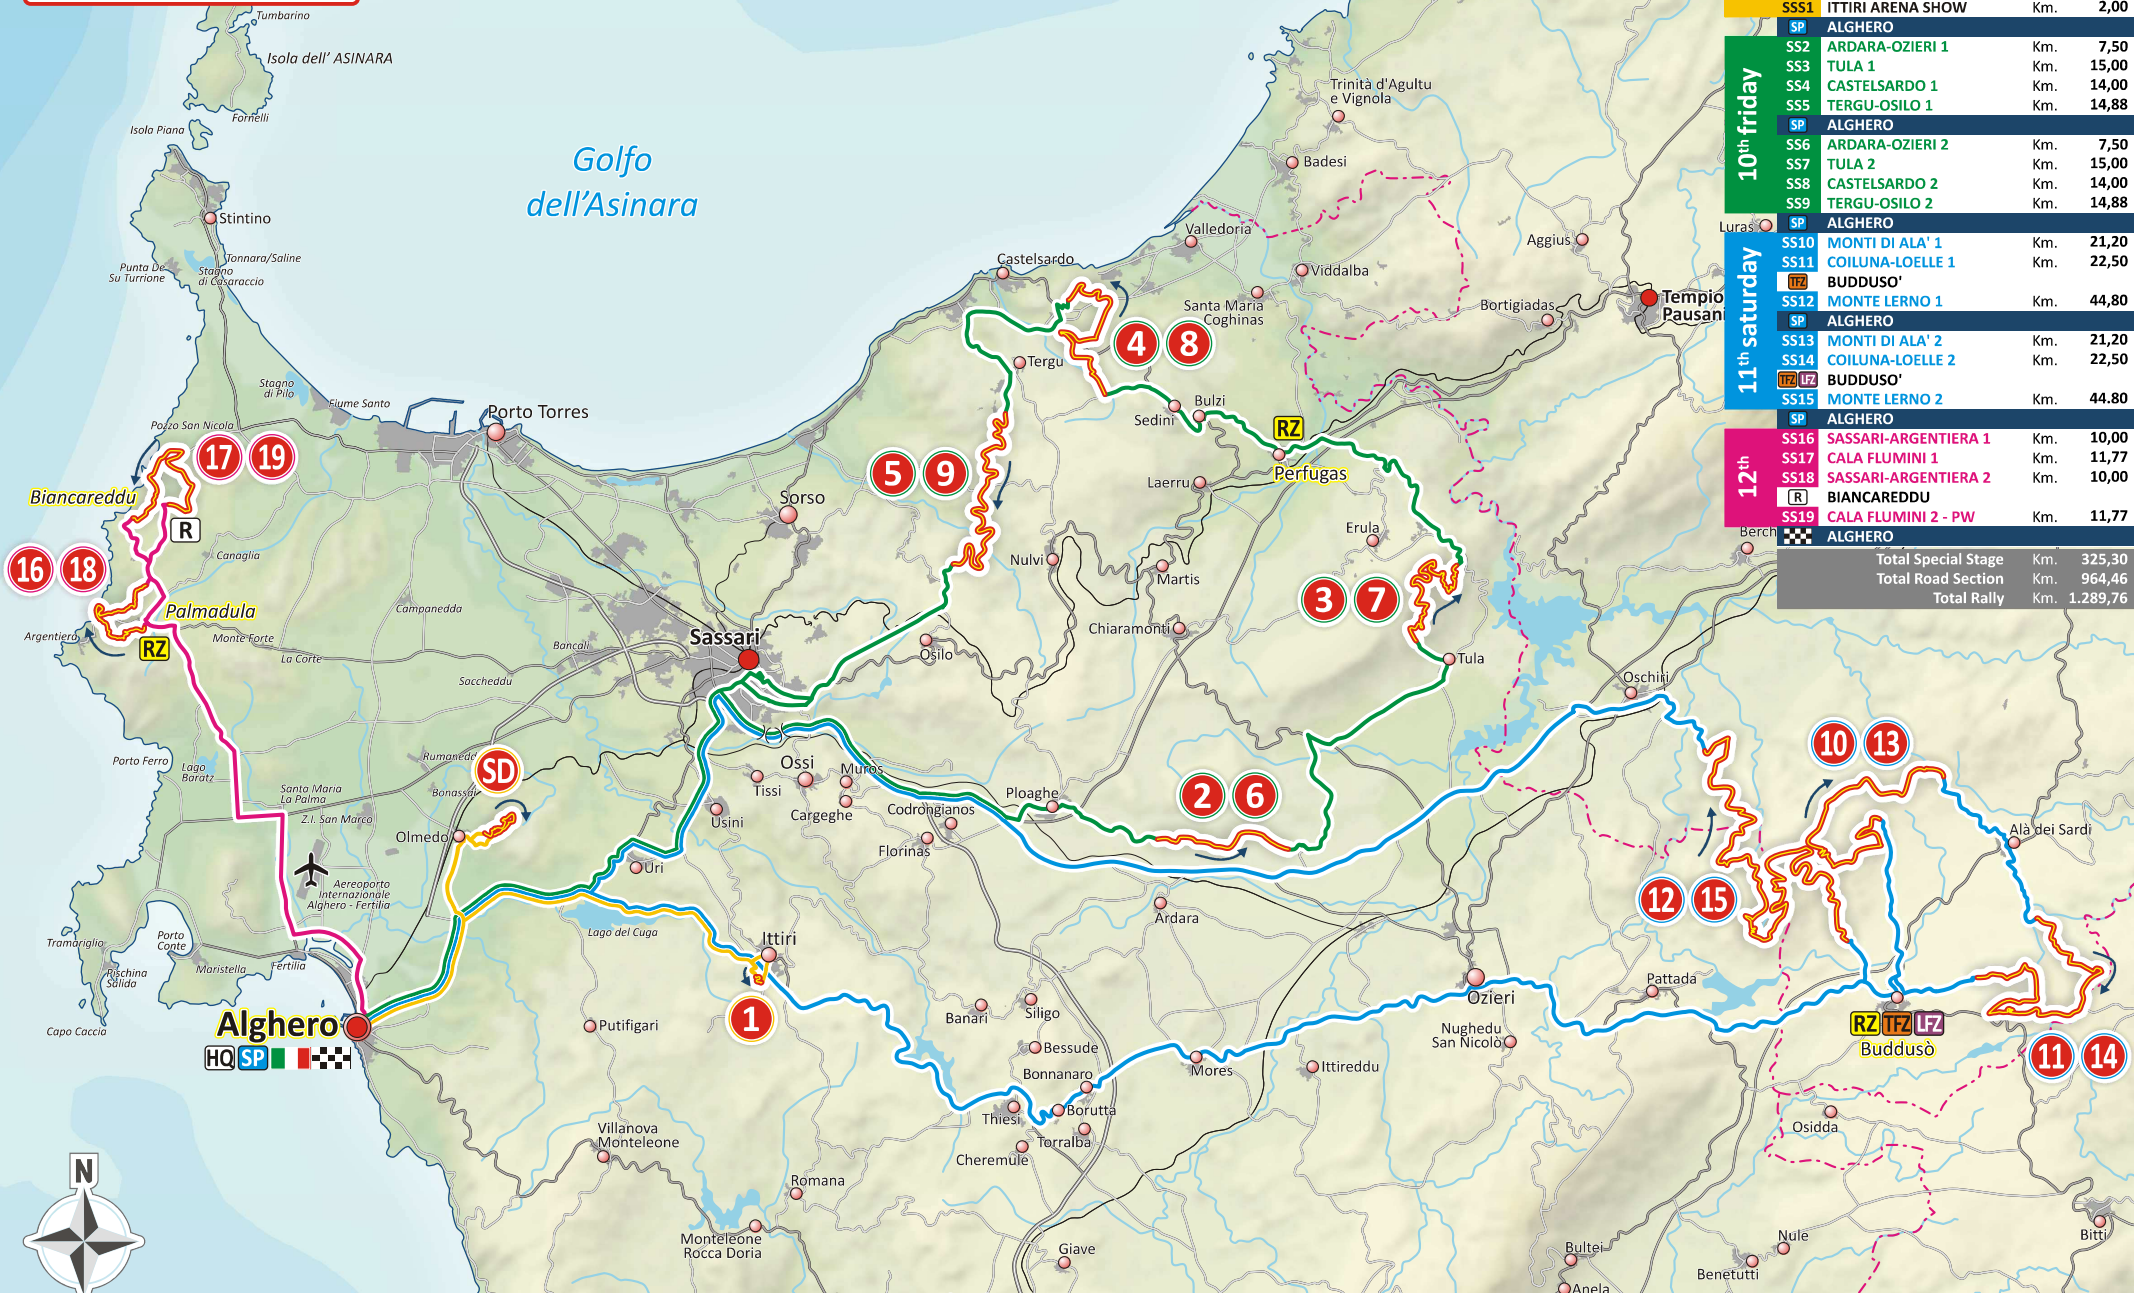

SARDEGNA 2016 ACISPORT

June 9th - June 12th

SARDEGNA

Day	Stage	Distance (Km)
9 th	SD OLMEDO - SHAKEDOWN	4,28
	ALGHERO	
10 th friday	SS11 ITTIRI ARENA SHOW	2,00
	SP ALGHERO	
	SS2 ARDARA-OZIERI 1	7,50
	SS3 TULA 1	15,00
	SS4 CASTELSARDO 1	14,00
	SS5 TERGU-OSILO 1	14,88
	SP ALGHERO	
	SS6 ARDARA-OZIERI 2	7,50
	SS7 TULA 2	15,00
	SS8 CASTELSARDO 2	14,00
SS9 TERGU-OSILO 2	14,88	
11 th saturday	SP ALGHERO	
	SS10 MONTI DI ALA' 1	21,20
	SS11 COILUNA-LOELLE 1	22,50
	ITZ BUDDUSO'	
	SS12 MONTE LERNO 1	44,80
	SP ALGHERO	
	SS13 MONTI DI ALA' 2	21,20
SS14 COILUNA-LOELLE 2	22,50	
12 th	ITZ BUDDUSO'	
	SS15 MONTE LERNO 2	44,80
	SP ALGHERO	
	SS16 SASSARI-ARGENTIERA 1	10,00
	SS17 CALA FLUMINI 1	11,77
SS18 SASSARI-ARGENTIERA 2	10,00	
R BIANCAREDDU		
SS19 CALA FLUMINI 2 - PW	11,77	
ALGHERO		
Total Special Stage		Km. 325,30
Total Road Section		Km. 964,46
Total Rally		Km. 1.289,76

0 km 15

Cartografia Rlab

Road Section

Thursday

Friday

Saturday

Sunday

Special Stage

Head Quarters

Service Park

Refuel Zone

Tyre Fitting Zone

Light Fitting Zone

Regroup