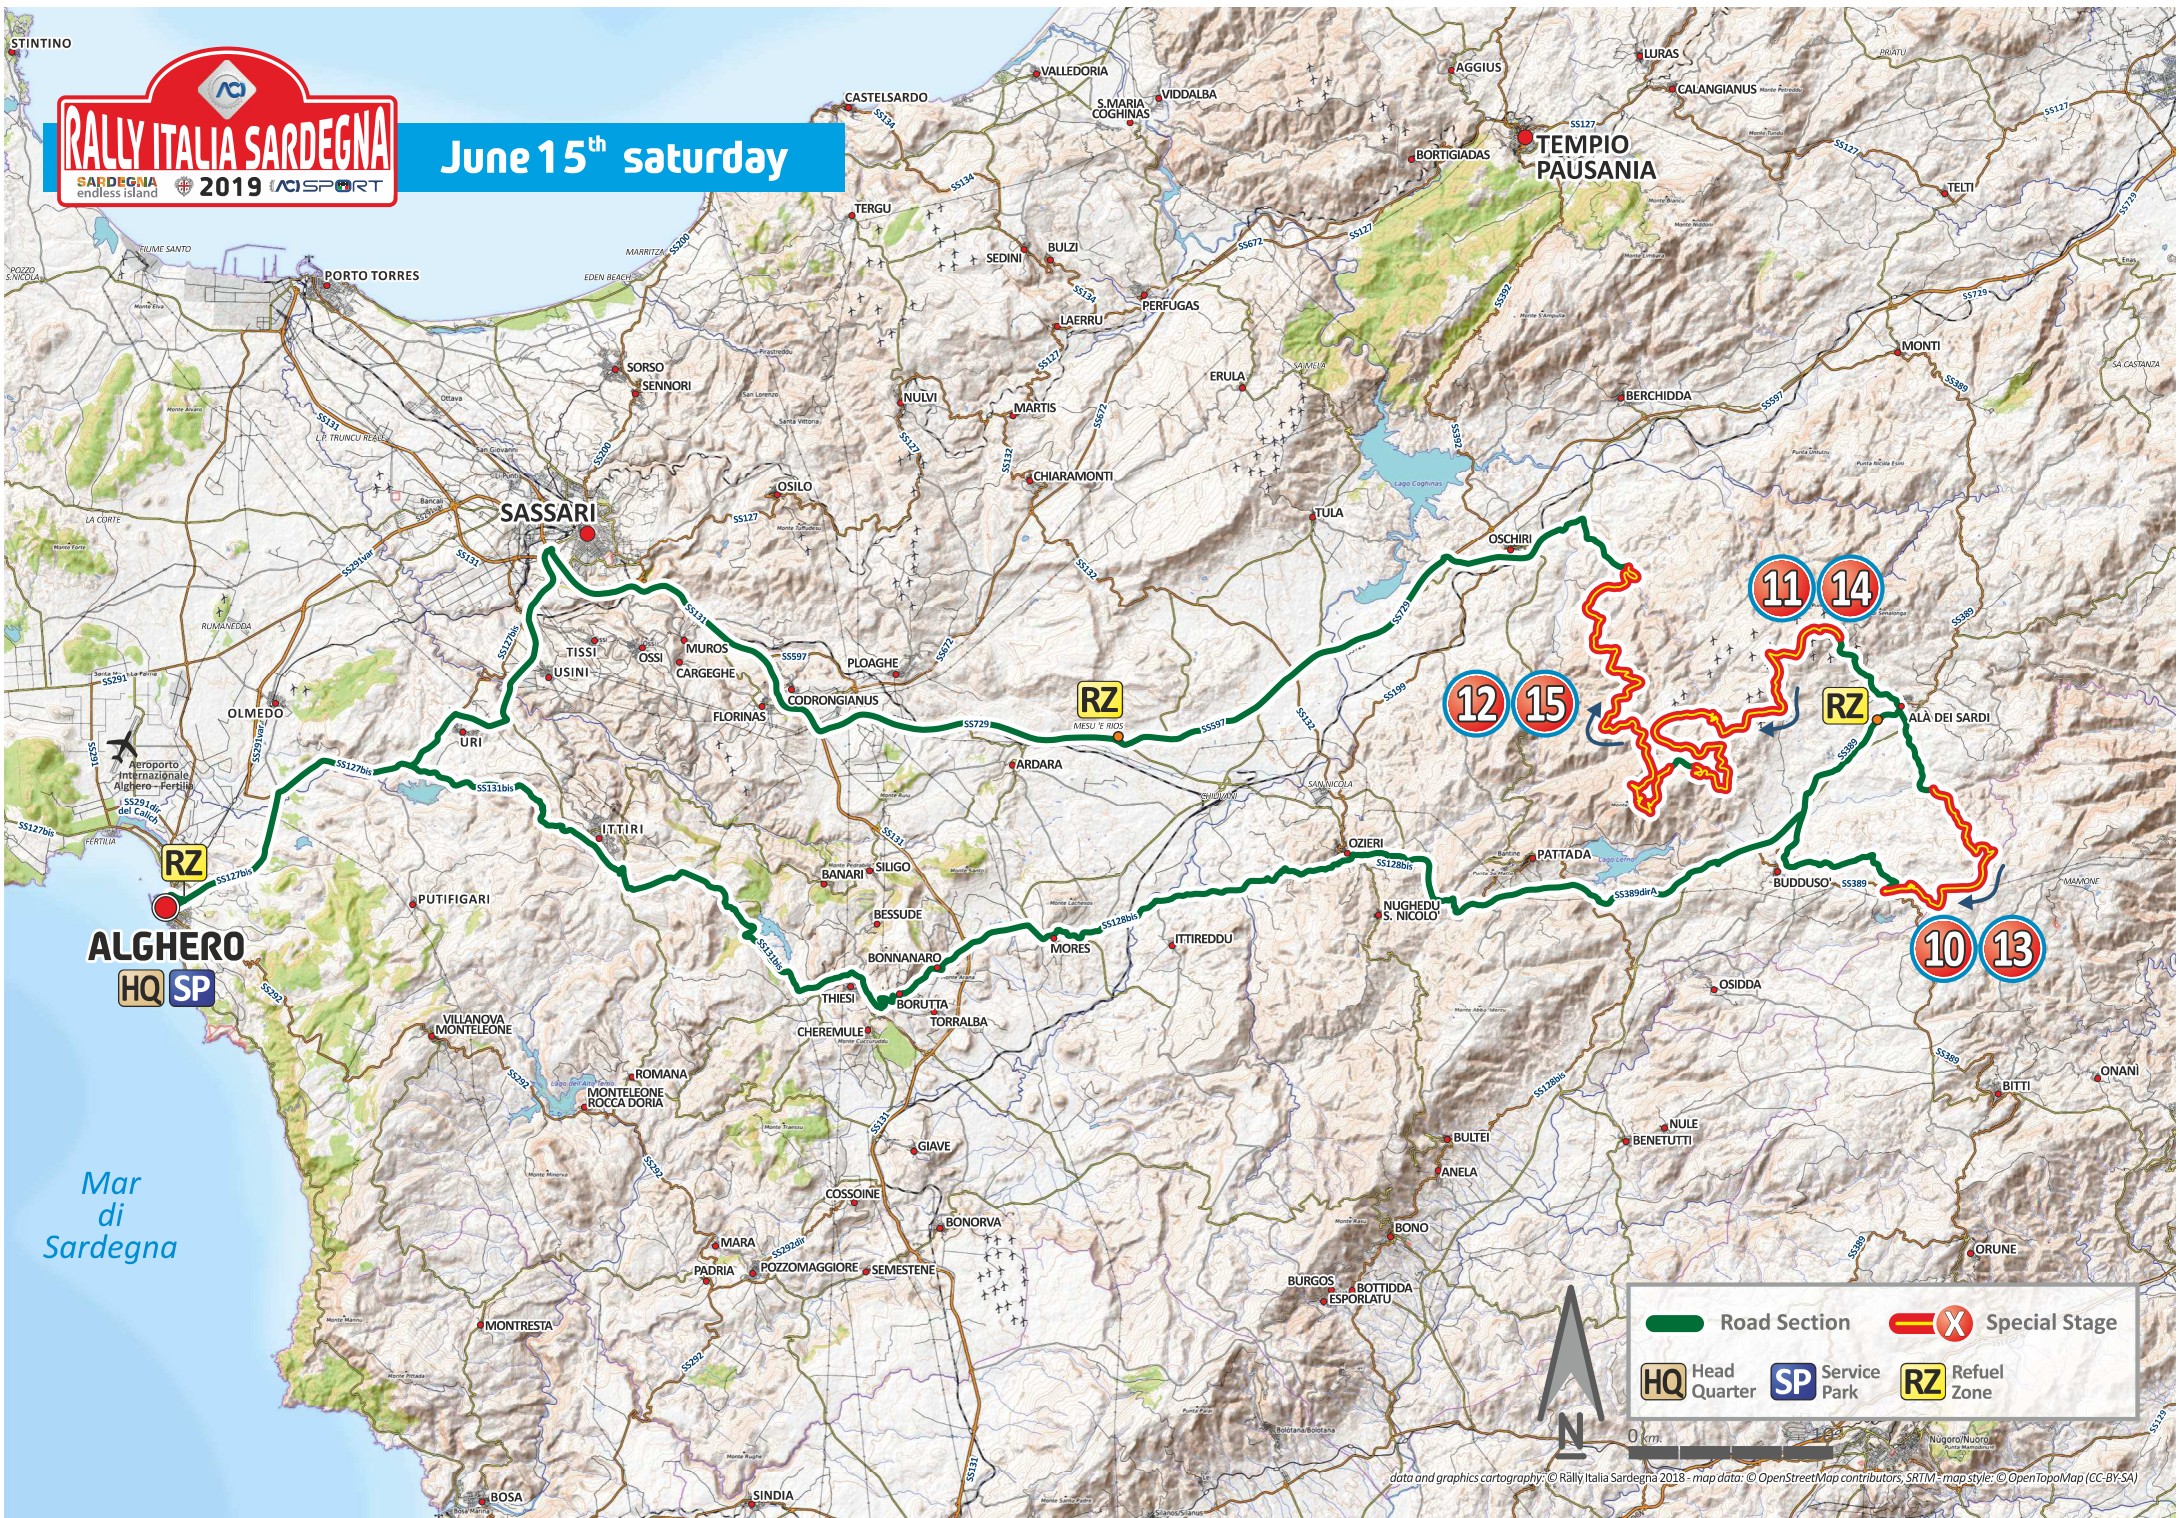

TEMPIO

OLBIA

NUORO

Golfo di Orsei

Golfo di Oristano

ORISTANO

TORTOLI

LANUSEI

SANLURI

VILLACIDRO

IGLESIAS

CAGLIARI

Golfo di Cagliari

Isola di San Pietro

Isola di Sant'Antioco

Golfo di Palmas

	Road Section		Special Stage
	Head Quarter		Service Park
	Refuel Zone		

0 km. 6

Golfo dell'Asinara

Road Section	Special Stage
Head Quarter	Service Park
Refuel Zone	Passage Control

0 km 10

data and graphics: © Rally Italia Sardegna 2018 - map data: © OpenStreetMap contributors, SRTM - map style: © OpenTopoMap (CC-BY-SA)

**RALLY ITALIA SARDEGNA**  
 SARDEGNA endless island 2019 ACISPORT

**June 15<sup>th</sup> saturday**

**ALGHERO**  
 HQ SP

11 14  
 12 15  
 10 13

— Road Section    
 —X— Special Stage  
HQ Head Quarter    
 SP Service Park    
 RZ Refuel Zone