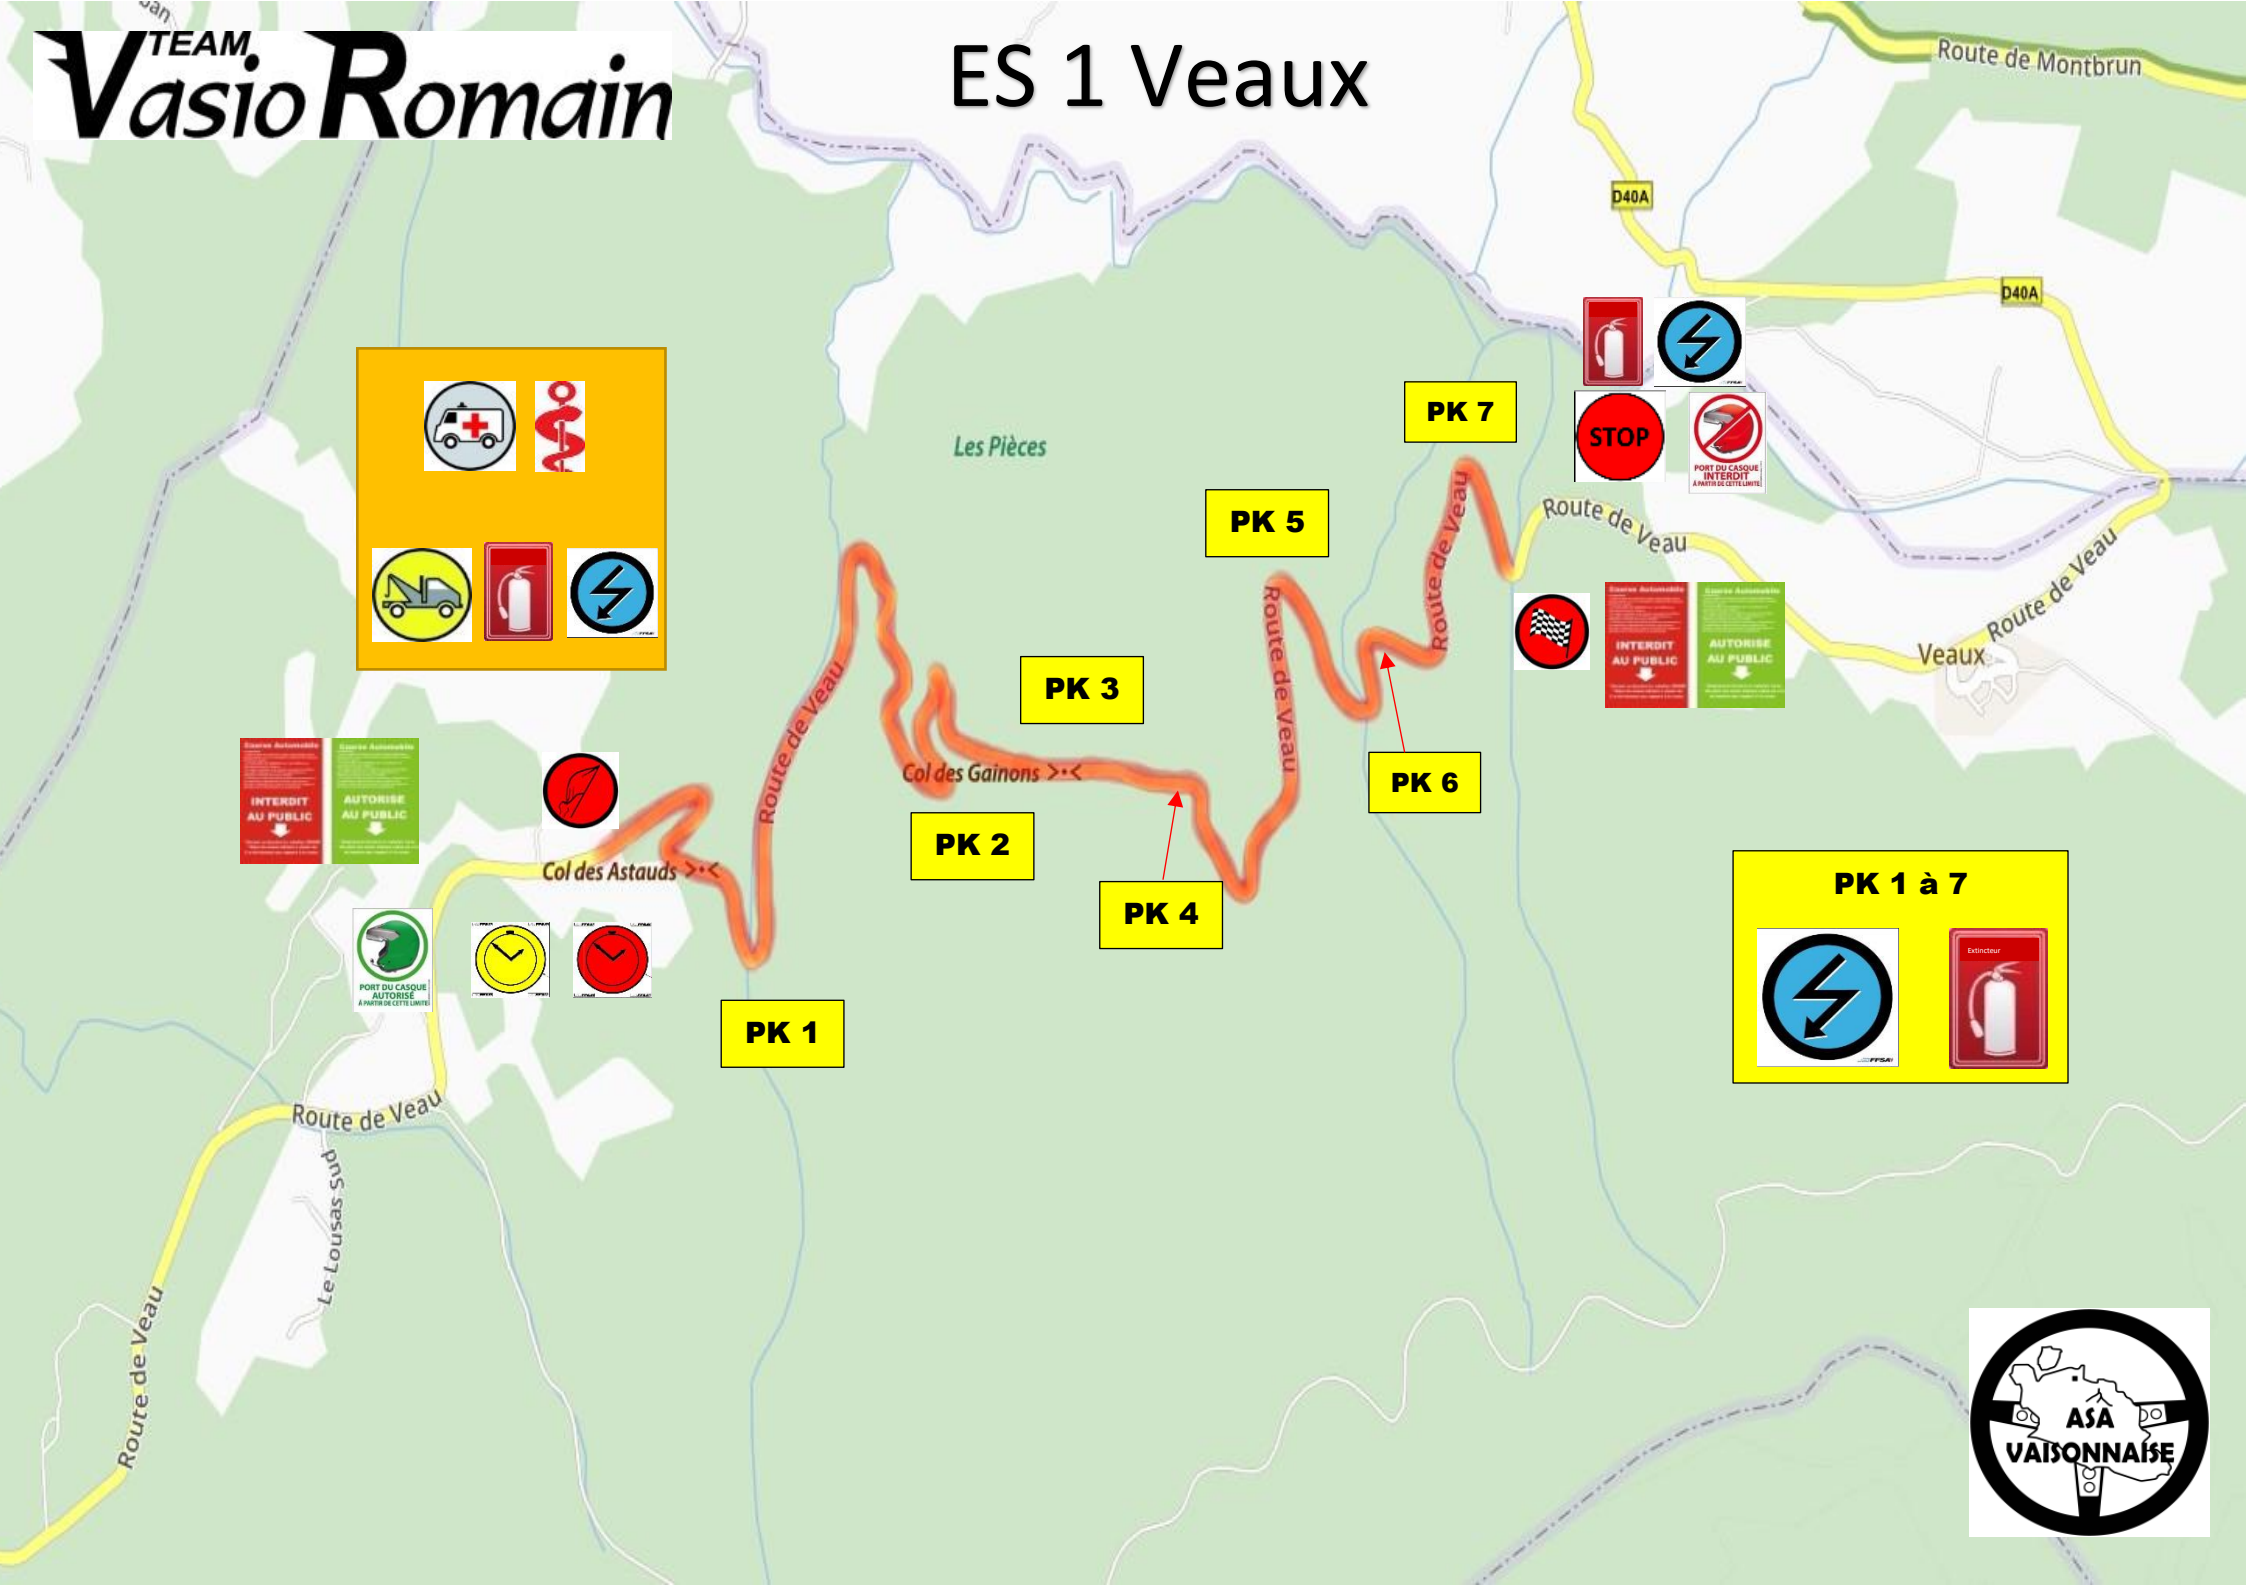

ES 1 Veaux

A yellow rectangular box containing five icons: an ambulance, a pharmacy symbol (Rod of Asclepius), a truck, a fire extinguisher, and a lightning bolt.

Two vertical signs: a red one on the left that says 'INTERDIT AU PUBLIC' and a green one on the right that says 'AUTORISE AU PUBLIC'.

A row of three icons: a green circular sign with a helmet and the text 'PORT DU CASQUE AUTORISE A PARTIR DE CETTE LIMITE', a yellow clock face, and a red clock face.

PK 3

PK 2

PK 4

PK 5

PK 6

PK 7

A cluster of four icons: a fire extinguisher, a lightning bolt, a red stop sign, and a 'no helmet' sign.

Two vertical signs: a red one on the left that says 'INTERDIT AU PUBLIC' and a green one on the right that says 'AUTORISE AU PUBLIC'.

A yellow rectangular box containing two icons: a lightning bolt and a fire extinguisher.